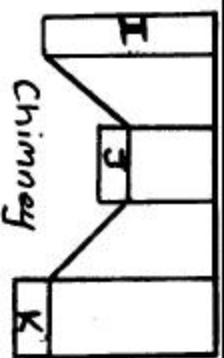

WSJ2011

Swedish Cottage : designed by Lunawong

Reindeer Antlers - designed by "Lumawing"

Moose designed by "Lurmatong"

FSC
Mixed Sources

FSC
Sourced Sources

Cut 2

*Moose Antler for Moose Helmet
Designed by Cummings*