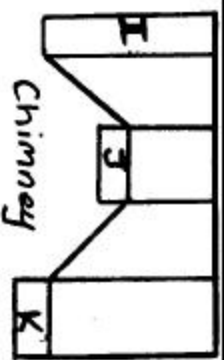

WSJ2011

Chimney

Swedish Cottage : designed by Lunawong

Moose Antlers - designed by "Lumawing"

Moose designed by "Lurmatong"

✓
FSC
Mixed Sources

FSC
Sourced Sources

Cut 2