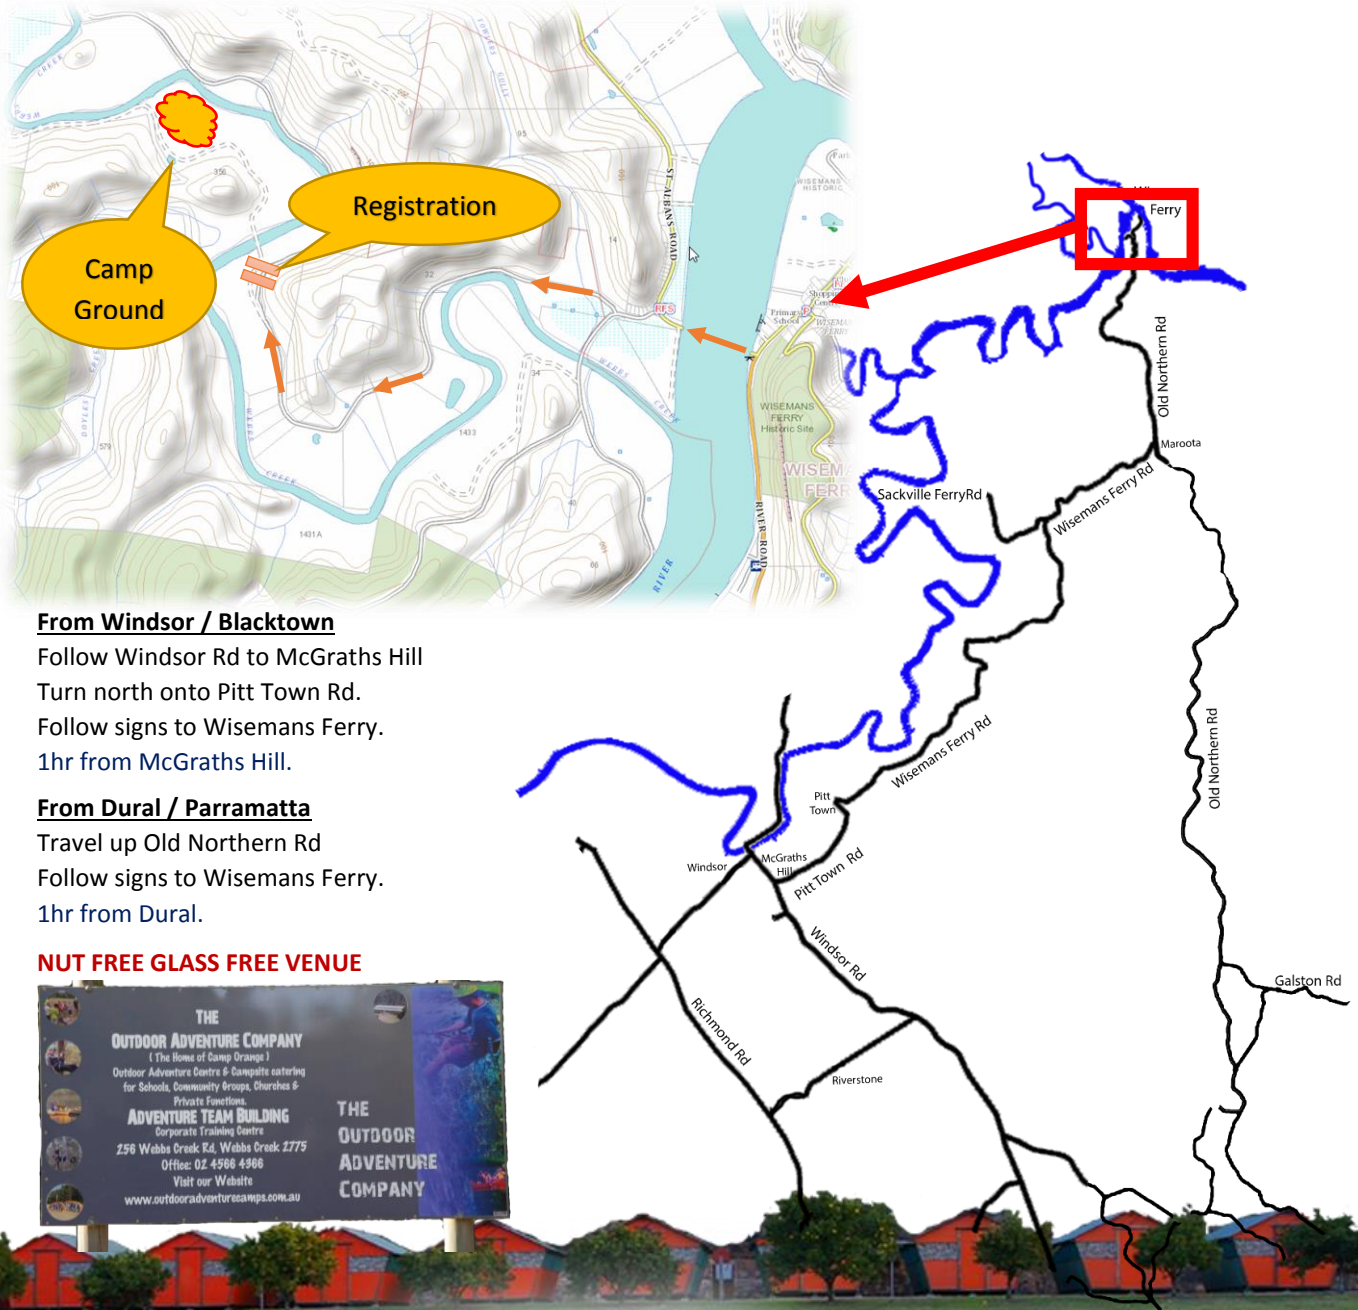

2014 GWS Woonona

27-28th September 2014

How to get to Castle Mountain

From Windsor / Blacktown

Follow Windsor Rd to McGraths Hill
Turn north onto Pitt Town Rd.
Follow signs to Wisemans Ferry.
1hr from McGraths Hill.

From Dural / Parramatta

Travel up Old Northern Rd
Follow signs to Wisemans Ferry.
1hr from Dural.

NUT FREE GLASS FREE VENUE

Happily supported by